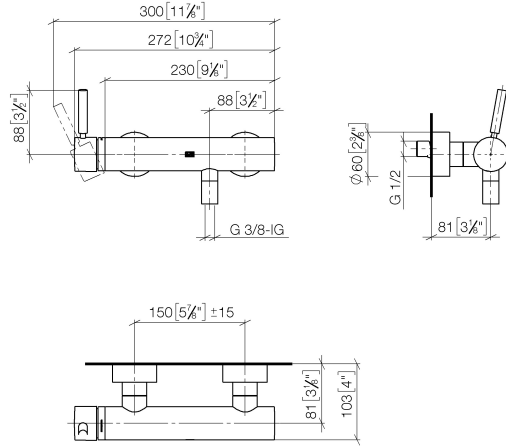

33 300 660

- 3/8" shower outlet
- slide-on rosettes Ø 60 mm
- 1/2" connection
- gauge 150 mm - 15 mm

Intrinsic protection against back flow.

	Chrome	33 300 660-00
	Brushed Platinum	33 300 660-06
	Dark Chrome	33 300 660-19
	Light Gold	33 300 660-26
	Brushed Light Gold	33 300 660-27
	Matte Black	33 300 660-33
	Brushed Bronze	33 300 660-42
	Brushed Champagne (22kt Gold)	33 300 660-46
	Champagne (22kt Gold)	33 300 660-47
	Brushed Chrome	33 300 660-93
	Brushed Dark Platinum	33 300 660-99

33 300 660

mm [inches]

Flow rate chart

Certificates

LGA_29688.

Belgaqua_21-025-27_1.

DVGW_DW-6506DN0125.

WRAS_2205033.

33 300 660

Parts for other finishes can be found here: **Brushed Platinum**

Spare parts list

No.	Item Number	Name	Quantity used	Delivery time
1	90 20 66 007 00-00	handle	1	10
2	09 28 30 032-00	cover	1	10
3	09 14 10 102 90	seal	1	2
4	09 24 04 296 90	nut	1	2
5	90 28 10 148 00 90	accessories	1	2
6	90 15 05 064 00 90	cartridge	1	2
7	04 11 04 030 00 90	connection	2	2
8	09 27 62 004-00	rosette	2	10
9	09 14 10 119 90	seal	2	2
10	09 29 05 005 20 90	nipple	2	60
11	09 14 10 008 90	seal	2	2
12	09 23 10 048-00	nut	2	10
13	09 18 40 059-00	sleeve	2	10
14	90 23 01 141 00 90	back-flow preventer	1	2
15	90 14 10 032 00 90	seal	1	2
16	09 24 03 115 20-00	nipple	1	10
17	90 21 02 069 00-00	cover	1	10